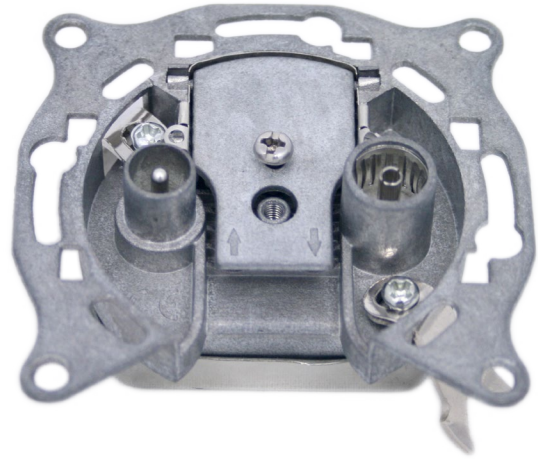

EKSELANS BY ITS

TV-RD / SAT OUTLETS WITH IEC CONNECTORS TF IEC / TU 4 / TU 10

High screening factor

Easy and reliable connection

5-2400 MHz in both connectors (TU Serie)

REFERENCE		TF IEC	TU 4	TU 10
Code		144005	144006	144007
Type		Terminal	Universal terminal	Universal cascade
Frequency Range	MHz	5-862 950-2400	5/2400- 5/2400	5/2400- 5/2400
Tap loss	dB 860 MHz dB 2400 MHz	<1 <1,5	<3 <4	<10 <12
Passband	MHz	-	-	5-2400
Insertion loss	dB 860 MHz dB 2400 MHz	-	-	<2,9 <3,2
Output isolation	dB	>25	>25	>25
Return loss	dB 860 MHz dB 2400 MHz	>10 >6	>10 >6	>10 >6
DC Pass		SAT	SI	SI

MTB
Outlet frame

SSB
Wall - Mount support