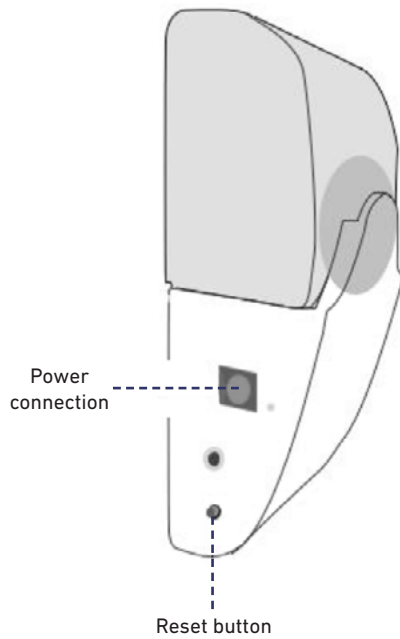

EKSELANS BY ITS

SI-2

Wireless indoor siren

User manual

Features

The wireless indoor siren is an accessory of smart alarm system. When connected to the system and an alarm occurs, it will sound to deter crime effectively.

Parameters

Reference	SI-2
Code	261028
Working voltage	DC 12V
Working current	< 270mA
Standby current	< 29mA
Maximum Siren Volume	85dB / 3m
Transmission distance	Without obstacle 200m
Transmission frequency	433,92MHz
Working Temperature	-10°C ~ 40°C
Humidity	< 90% (non-condensing)
Dimension	121,0x72,0x42,0mm
Weight	103,5 gr

Accessories

- Power supply: 1 x 5.5mm DC Output: 12V=1A
- 2 x screws;
- 2x plastic screw bolt.

Appearance

Pairing with main panel

Scanning the QR Code for Pairing.

- Turn on both the siren and the alarm system, reset the siren by pressing the reset button on the back until it beeps.
- Scan the QR code printed on this accessory.
- The pairing result would be confirmed in App and also be indicated by 2 beeps from siren.

Hint: How to trigger?

- Power up the siren.
- Press the reset button on the back until it beeps.

Function Clarification

After successfully paired with main panel, the siren's sound would follow the status of main panel.