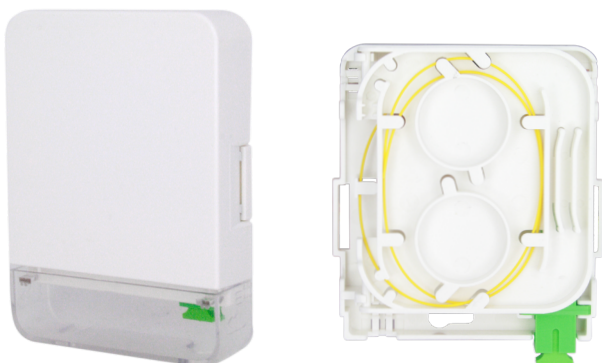

FIBER TERMINATION BOX WITH PIGTAIL

RT 1 A PTG · RT 1 A PT · RT 2 A PT

EKSELANS BY ITS

RT 1 A PTG

2 x **A SCAPC AD - 363003**
Simplex SC / APC adapters
with anti dust cap included

RT 1 A PT

RT 2 A PT

TECHNICAL TABLE

REFERENCE		RT 1 A PTC	RT 1 A PT	RT 2 A PT
Code		361102	361103	361104
Capacity		1/2 adapters SC/APC	1 adapter SC/APC	2 adapters SC/APC con coperchio antipolvere
Fiber fixing		Through flanges	Through flanges	Through flanges
Included pigtailed		1	1	2
Splice support		2	2	2
Included adapter		A SCAPC S	A SCAPC S	A SCAPC AD
Dimensions (W x H x D)	mm	85 x 85 x 21	85 x 115 x 21	81 x 108 x 20
Packaging	Pcs	1/25/300	1/25/200	1/80