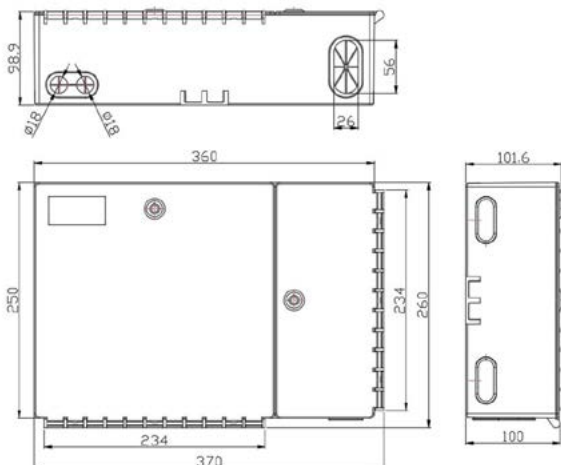

# 2 ZONES PLASTIC CABINETS WITH ASSEMBLED SPLITTER

**RPG 8 · RPG 16 · RPG 32**

- ✓ Plastic cabinet with 2 independent doors and locks
- ✓ 4 fusion trays
- ✓ 2 doors
- ✓ Three models available with 8, 16 and 32 outlet splitters

**RPG 8 · RPG 16 · RPG 32**

**4 fusion trays**

**Accessories included**

## TECHNICAL INFORMATION

REFERENCE		RPG 8	RGP 16	RPG 32
Code		396025	396024	396022
Inputs / outputs fiber cables		8	8	8
Fusion trays		4	4	4
Assembled splitter		1:8	1:16	1:32
Fiber type		G.657.A1	G.657.A1	G.657.A1
Connector type		SC/APC	SC/APC	SC/APC
Insertion loss	dB @ 1310 nm	10,1	13,5	17,1
	dB @ 1490 nm	10,2	13,6	17,1
	db @ 1550 nm	10,3	13,6	17,1
Dependency losses of polarization	dB	0,15		
Return loss	dB	>60		
Dimensions		370x100x99mm		

### 2 zones plastic cabinet without splitter (also available)

REFERENCE		RP FO P
Code		396023
Inputs / Outputs backbone fiber cable		8
Inputs/Outputs number and diameter for trunk fiber cable	mm	See measurements diagram*
Fusion tray		4 abatibles
Fusion tray capacity		48
Adapters SC / APC (mounted)		48
Splitter support		Yes
Dimensions	mm	370 x 260 x 101,6
Accessories included		48x Heat Shrink Fusion Protectors 45mm 10x Fiber cable ties 4x Screws and 4x fixing plugs 4x cable insert rubber covers
Packaging		1