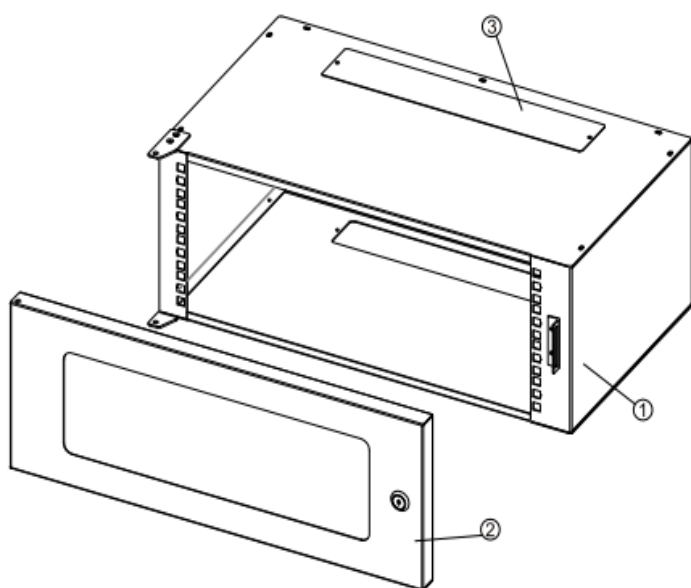

RACK MURAL

RB 4 19 300

√ Rack para pared 19" 4U,
540 x 362 x 180 mm

Ek EKSELANS BY ITS

RB 4 19 300

- * **1.** [ES] Estructura
[EN] Frame
-
- 2.** [ES] Puerta frontal
[EN] Front door
-
- 3.** [ES] Estructura de cables
[EN] Cable entry