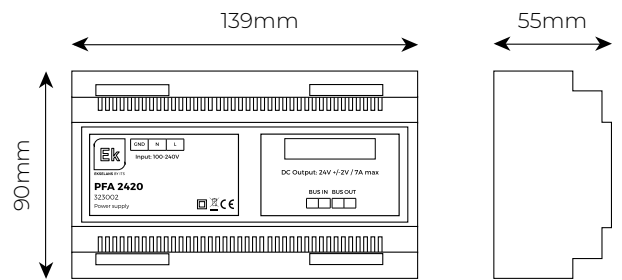

EKSELANS BY ITS

2 WIRES VIDEO DOOR ENTRY SYSTEM WITH MIFARE RFID ACCESS CONTROL

EXT 32 · PFA 2425

EXT 32

- ✓ Extension and regeneration unit
- ✓ Required for installations with more than 32 addresses/monitors

PFA 2425

- ✓ DIN rail supply 24Vdc/2.5A for EXT 32

EXT 32

PFA 2425