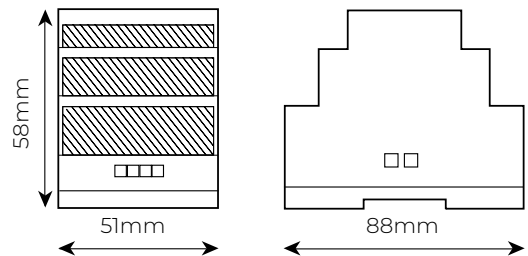

EKSELANS BY ITS

2 WIRES VIDEO DOOR ENTRY SYSTEM WITH MIFARE RFID ACCESS CONTROL

EXT 32 · PFA 2425

EXT 32

- ✓ Extension and regeneration unit
- ✓ Required for installations with more than 32 addresses/monitors

PFA 2425

- ✓ DIN rail supply 24Vdc/2.5A for EXT 32

PFA 2425

PFA 2425