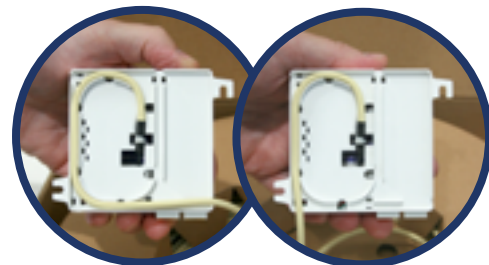

FIBER OPTIC PAUs FOR ICT

PF 10D · PF 15D · PF 20D ·
PF 25D · PF 30D · PF 50D ·
PF 70D

CPR
Dca

- ✓ Fiber optic PAUs with 2
- ✓ SC / APC anti-dust adapters
- ✓ and pigtail
- ✓ Different lengths available (10, 15, 20, 25, 30, 50, and 70m)
- ✓ Pigtail with CPR Dca cover
- ✓ Terminal box with open ears. No need to open the box to fix it on the wall.

PF XXD

Rosette detail with
SC / APC adapters
anti dust

Multiple
possibilities
for the exit
cable

TABLA TÉCNICA

REFERENCE		PF 10D	PF 15D	PF 20D	PF 25D	PF 30D	PF 50D	PF 70D
Code		361069	361070	361071	361072	361073	361074	361075
Capacity		2 fibras						
Fiber input		Side top corner						
Fiber type		Singlemode 900um G657-A2 LSZH Dca (green and red)						
Adaptador		2 x SC / APC anti dust						
Fiber cable length	m	10	15	20	25	30	50	70
Dimensions (W x H x D)	mm	85 x 85 x 21						
Packaging	Uds	1 / 16						