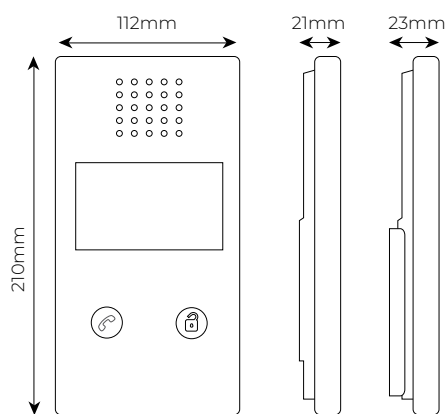

# 2 WIRES VIDEO DOOR ENTRY SYSTEM WITH MIFARE RFID ACCESS CONTROL

## MON 43W

- ✓ 4.3" color indoor WiFi monitor
- ✓ Hands-free
- ✓ Outdoor monitoring using the outdoor panel camera
- ✓ Includes bracket for wall mounting
- ✓ Automatic opening system according to schedule
- ✓ Voicemail system
- ✓ Call recording via SD card
- ✓ Do not disturb mode

**MON 43W**

**MON 43W**

Side view with and without support

Call answering from smartphone

## TECHNICAL INFORMATION

REFERENCE		MON 43W
Code		320005
Screen format	Ratio / "	16:9 / 4,3
Screen size	mm	95 x 54
Screen resolution	Pixels	480 x 272
Pixel size	mm	0,10 x 0,37
Tone volume adjustment		Sí
Speaker volume adjustment		Sí
Brightness adjustment		Sí
Contrast adjustment		Sí
Monitoring time	s	~45
Speaking time	s	~45
Terminals		BUS, BUS
Voltage feeding	Vdc	24
Consumption (Standby)	mA	130
Consumption (Working)	mA	220
Working temperature	°C	-10 ~ +40
Working humidity range	% Hum	10 ~ 90