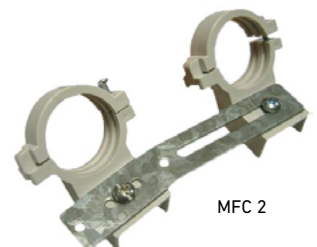

Multifeed:

CODE	REFERENCE	DESCRIPTION
021010	MFC2	Multifeed for 2 LNBs

MFC 2