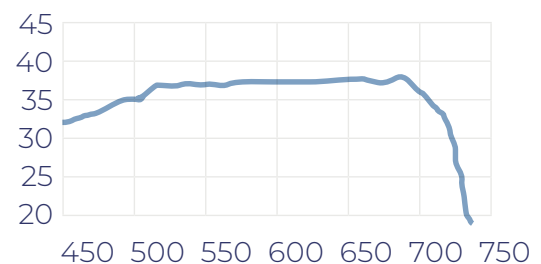

Ek EKSELANS BY ITS

KIT EK BLUE ACTIVE

ANTENNA + POWER SUPPLY INDIVIDUAL PACKING KIT

PRE-FIX: holds the antenna on the pole mast by its own weight allowing to fix the antenna effortless

easyU quick wing nut slide-on for an easy fixing

KIT EK BLUE ACTIVE gain

TECHNICAL INFORMATION

REFERENCE		KIT EK BLUE ACTIVE
Code		013030
Channels		21-48
Frequency Range	MHz	470-694
Gain	dBi	38
Noise Figure	dB	2 (typ)
Power supply	Vdc	12-24
Front-to-back ratio	dB	15
Horizontal beamwidth (-3dB)	°	38
Polarization		H/V
Wind load	N (130 Km/h)	35