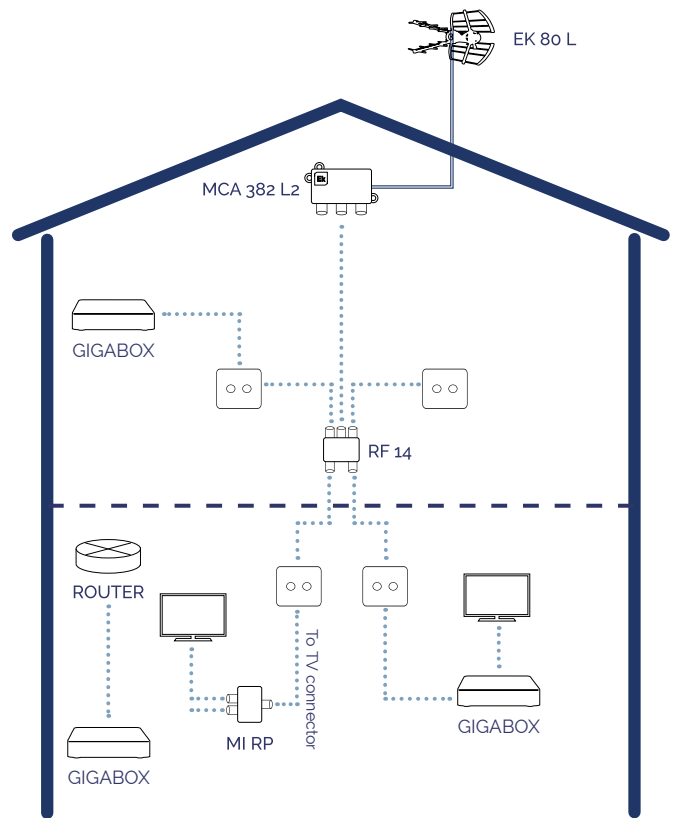

EKSELANS BY ITS

INTERNET OVER COAX

GIGABOX

- √ Master device for indoor use
- √ IP transmission over coaxial cable
- √ Frequency 2-100 MHz
- √ 1000 Mbps speed (physical layer)
- √ Up to 16 slave-devices
- √ Plug&Play
- √ 1 RJ45 Port
- √ With IPTV management for indoor internet extension

GIGABOX

TECHNICAL INFORMATION

REFERENCE	GIGABOX
Code	250026
Operating characteristics	
RF parameters	
Frequency	2-100 MHz
Output level	110 dBuV
Minimum input level	40 dBuV
Return loss	> 15 dB
Transmission speed	
Physical layer speed	1 Gbps
Physical layer MAC	800 Mbps
Modulation	OFDM-2690 portadoras 4096/1024/256/64/16/8-QAM, QPSK, BPSK, ROBO
Operating mode	TDMA
Encryption	AES-128
Standards	
EOC Standard	IEEE P1901 HomePlug AV
Ethernet protocols	IEEE802.3, IEEE802.3x, IEEE802.3u, IEEE802.1P, IEEE802.1Q
RF Connection	1 RF OUT (conector F)
Ethernet Interface	1 port Ethernet (RJ45)
Alimentation	5 Vdc
Consumption	< 5 W

INSTALLATION DIAGRAM 1

SINGLE-FAMILY HOME

INSTALLATION DIAGRAM 2

SINGLE-FAMILY HOME

INSTALLATION DIAGRAM 3

APARTMENT

ICT INSTALLATION