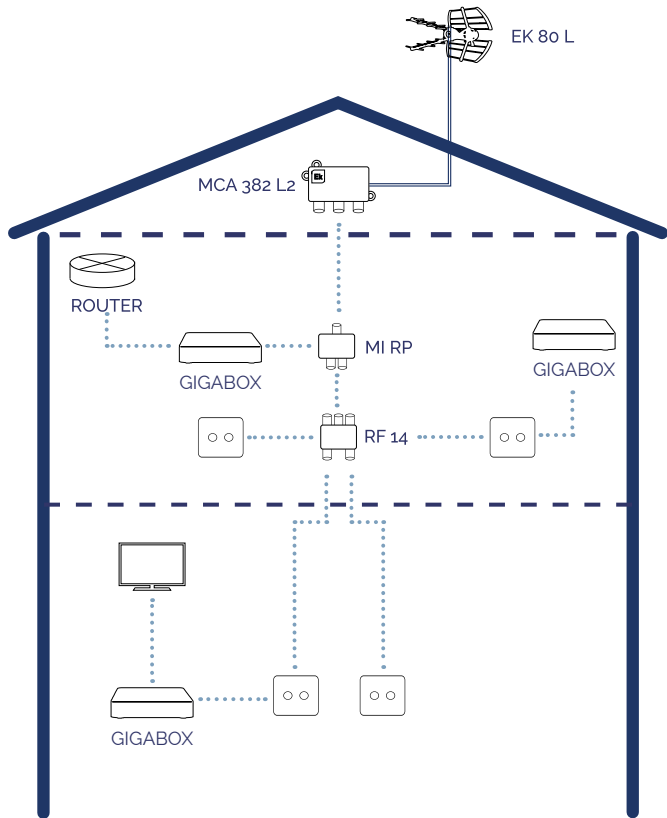

EKSELANS BY ITS

INTERNET OVER COAX

GIGABOX

- √ Master device for indoor use
- √ IP transmission over coaxial cable
- √ Frequency 2-100 MHz
- √ 1000 Mbps speed (physical layer)
- √ Up to 16 slave-devices
- √ Plug&Play
- √ 1 RJ45 Port
- √ With IPTV management for indoor internet extension

GIGABOX

TECHNICAL INFORMATION

REFERENCE	GIGABOX
Code	250026
Operating characteristics	
RF parameters	
Frequency	2-100 MHz
Output level	110 dBuV
Minimum input level	40 dBuV
Return loss	> 15 dB
Transmission speed	
Physical layer speed	1 Gbps
Physical layer MAC	800 Mbps
Modulation	OFDM-2690 portadoras 4096/1024/256/64/16/8-QAM, QPSK, BPSK, ROBO
Operating mode	TDMA
Encryption	AES-128
Standards	
EOC Standard	IEEE P1901 HomePlug AV
Ethernet protocols	IEEE802.3, IEEE802.3x, IEEE802.3u, IEEE802.1P, IEEE802.1Q
RF Connection	1 RF OUT (conector F)
Ethernet Interface	1 port Ethernet (RJ45)
Alimentation	5 Vdc
Consumption	< 5 W

INSTALLATION DIAGRAM 1

SINGLE-FAMILY HOME

INSTALLATION DIAGRAM 2

SINGLE-FAMILY HOME

INSTALLATION DIAGRAM 3

APARTMENT

ICT INSTALLATION