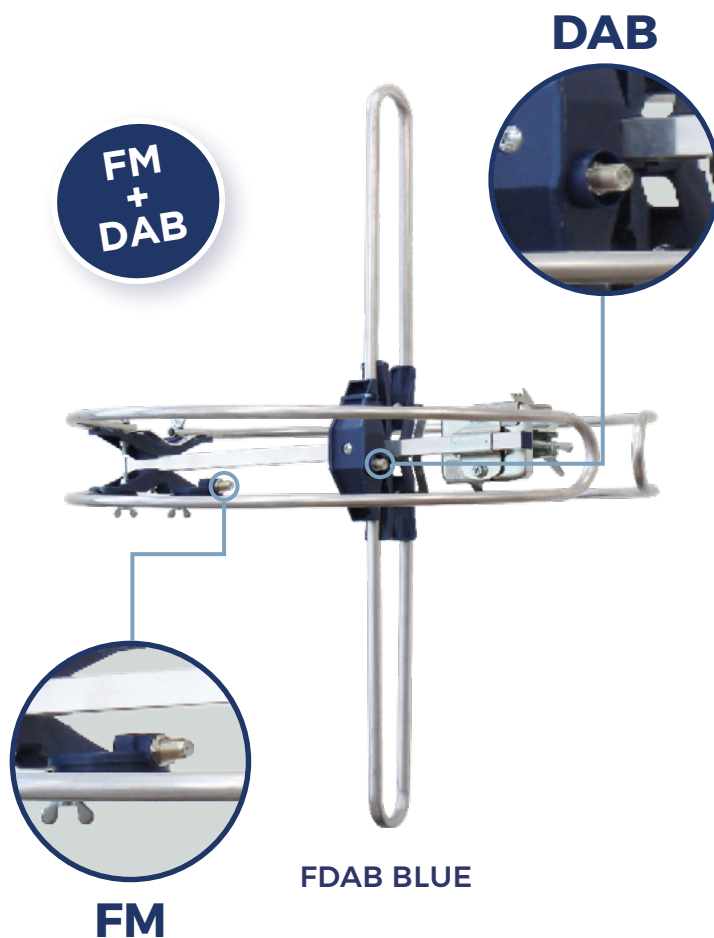

# FM / DAB OUTDOOR ANTENNA

## FDAB BLUE

- ✓ Combined FM/DAB antenna with two baluns and two independent F connectors.
- ✓ Gain 1dB.
- ✓ Incluye amarre patentado **PRE-FIX** and **easyU**