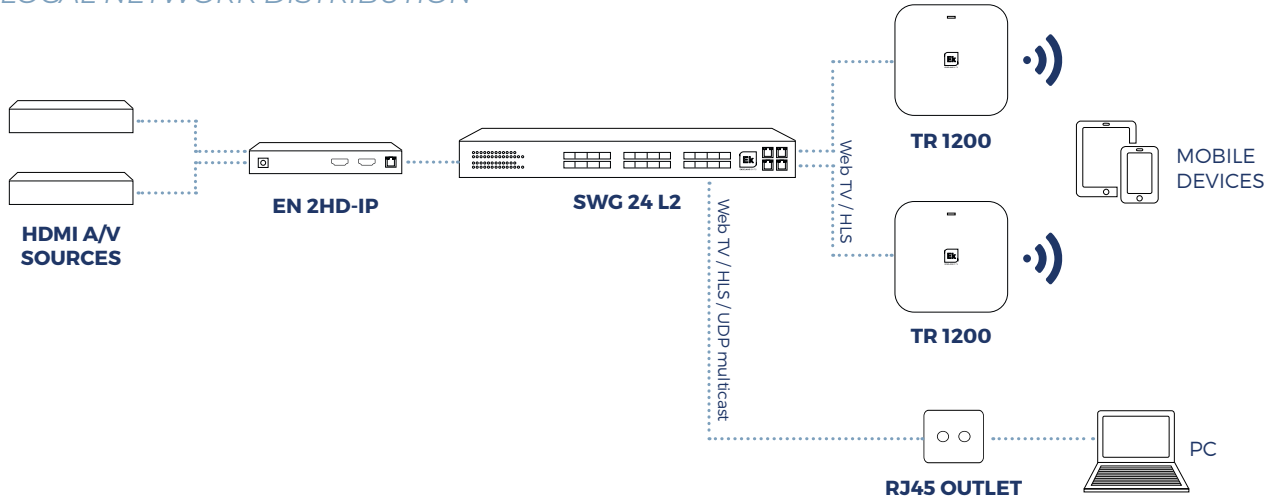

INSTALLATION EXAMPLES

LOCAL NETWORK DISTRIBUTION