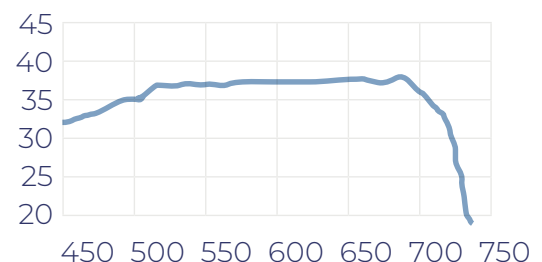

Ek EKSELANS BY ITS

EK BLUE ACTIVE

PRE-FIX: holds the antenna on the pole mast by its own weight allowing to fix the antenna effortless

easyU quick wing nut slide-on for an easy fixing

EK BLUE ACTIVE gain

TECHNICAL INFORMATION

REFERENCE		EK BLUE ACTIVE
Code		013028
Channels		21-48
Frequency Range	MHz	470-694
Gain	dBi	38
Noise figure	dB	2 (typ)
Power supply	Vdc	12-24
Front-to-back ratio	dB	15
Horizontal beamwidth (-3dB)	°	38
Polarization		H/V
Wind load	N (130 Km/h)	80