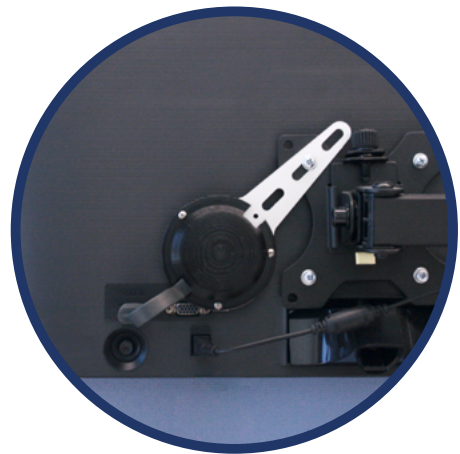

## CRP

- ✓ Includes protection device with exclusive Ekselans anti-theft system
- ✓ Design studied specifically for the hospitality sector
- ✓ Easy to install to one of the screen retaining screws
- ✓ Allows the Chromecast to be safely approached towards the HDMI connector

CRP

*Chromecast device with DPC  
protection system*

## TECHNICAL INFORMATION

REFERENCIA	CÓDIGO	DESCRIPCIÓN
CRP	280062	Chromecast + DPC Assembled Set