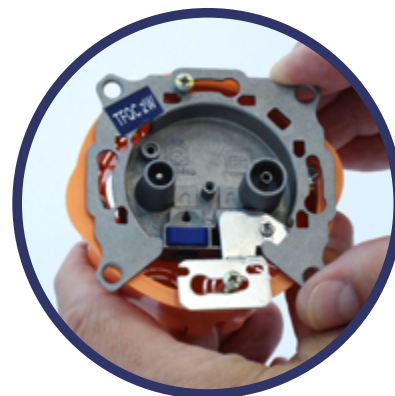

OUTLET ACCESSORY

QuiCoax®

APL

✓ Accessory for mounting QuiCoax outlets on drywall

APL

TECHNICAL INFORMATION

REFERENCE	APL
Code	146001
Description	Accessory for mounting QuiCoax outlets on drywall TFQC 2W / TFQC 2 / TFQC 3 / TF QCIG