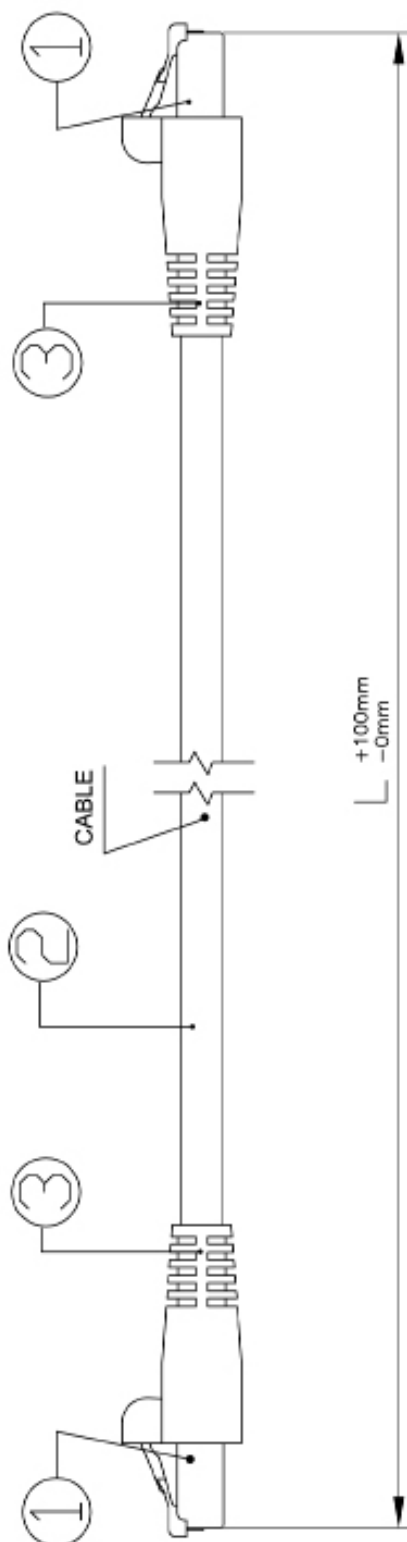

OPENETICS

Ficha Técnica

Código N°: Fecha:

CAT 6A-N°01-ESP-V1 06/02/2024

GAMA

S.C.E Cat. 6A

Latiguillo Cat. 6A U/FTP LSZH

No.#	Description	Material	Q'TY
1	PLUG ASSY	polycarbonate, 94V-0, the contact Area of blades is selected plated with 50micro-inches of hard gold over 100micro-inches of Nickel.	2
2	CAT. 6A PATCH CABLE	fire retardant PVC compounds. E132276-A (UL) CM (CUL) CMG 75°C FT4 4PR 26AWG ANSE /TIA-568-C.2 Cat 6A PATCH CABLE --- 5/FTP	1
3	MOLDING SR	PVC (LP1088B-90017)	2