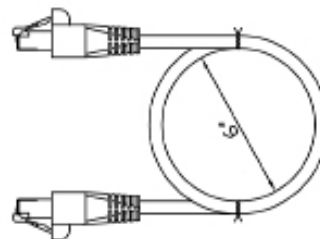

OPENETICS

Ficha Técnica

Código N°: Fecha:

CAT 6A-N°01-ESP-V1 06/02/2024

GAMA

S.C.E Cat. 6A

Latiguillo Cat. 6A U/FTP LSZH

No.#	Description	Material	Q'TY
1	PLUG ASSY	polycarbonate, 94V-0, the contact Area of blades is selected plated with 50micro-inches of hard gold over 100micro-inches of Nickel.	2
2	CAT. 6A PATCH CABLE	fire retardant PVC compounds. E132276-A (UL) CM (CUL) CMG 75°C FT4 4PR 26AWG ANSE /TIA-568-C.2 Cat 6A PATCH CABLE --- 5/FTP	1
3	MOLDING SR	PVC (LP1088B-90017)	2