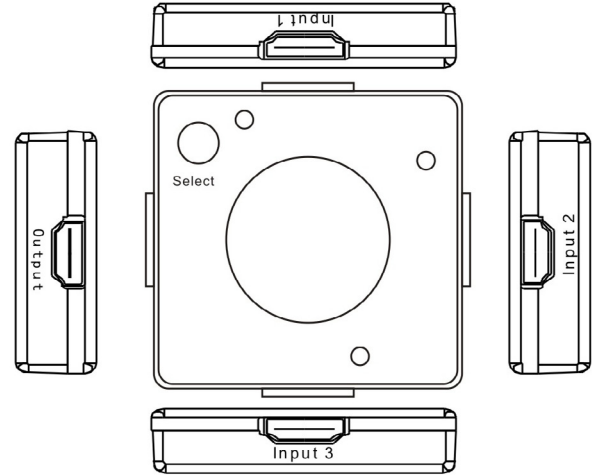

Note:

1) When the source devices are on the stand-by mode, its power supply should be turned off, otherwise this switcher can not meet intelligent function.
2) When plugged in or out, this switcher is completely intelligent.

2.0 Features

- Multifunctional on switching ; intelligent or mechanical
- Support HDMI1.4b
- Support high Definition resolution 4KX2K@30Hz,1080p and 3D
- Support 300MHz/3.0Gbps per channel bandwidth
- CEC Pass-through
- Support 12bit per channel (36bit all channel) deep color
- Support uncompressed audio such as LPCM
- Support compressed audio such as DTS Digital, Dolby Digital (including DTS-HD and Dolby True HD)

3.0 Specifications

Input DDC Signal	5 volts p-p (TTL)
Maximum Single Link Range	4KX2K
Output Video	HDMI 1.4b
Vertical Frequency Range	50/60Hz
Video Amplifier Bandwidth	3.0Gbps/300MHz
Interlaced(50&60Hz)	480i,576i,1080i
Progressive(50&60Hz)	480p,576p,720p,1080p,4KX2K
Operating Temperature	0°C to +70°C
Operating Humidity	10% to 85 % RH (no condensation)
Storage Temperature	-10°C to +80°C
Storage Humidity	5% to 90 % RH (no condensation)
External Power Supply	No power needed
Power consumption (Max)	5W

Note:

Specifications are subject to change without notice.

2) Please switch on three input sources at the same time when using this no power needed switcher with PS4

4.0 Package Contents

1) Main unit
2) User's Manual

5.0 Panel Descriptions

6.0 Connection And Operation

Connect the HDMI input source into the HDMI switcher. (Input cables are optional)

*Please refer to connection diagram section.

Press on the "select" button to choose the source equipment.

Attention: Insert / Extract cable gently.