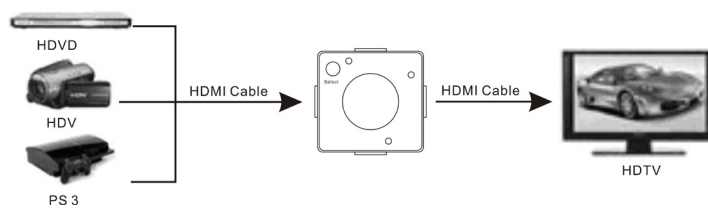

Informazione agli utenti ex art. 26 D.Lgs. 49/2014

Il simbolo riportato sull'apparecchiatura (Allegato IX D.Lgs. 49/2014) indica che il rifiuto deve essere oggetto di "raccolta separata" e che è stato immesso sul mercato, in Italia, dopo il 31/12/2010. Pertanto, l'utente dovrà conferire (o far conferire) il rifiuto ai centri di raccolta differenziata predisposti dalle amministrazioni locali, oppure consegnarlo al rivenditore contro acquisto di una nuova apparecchiatura di tipo equivalente.

L'utente ha dunque un ruolo attivo: la raccolta differenziata del rifiuto e le successive operazioni di trattamento, recupero e smaltimento favoriscono la produzione di apparecchiature con materiali riciclati e limitano gli effetti negativi sull'ambiente e sulla salute eventualmente causati da una gestione impropria del rifiuto. Nel caso di RAEE di piccolissime dimensioni (<25 cm), l'utente ha diritto al conferimento gratuito, senza obbligo di contestuale acquisto, ai distributori al dettaglio la cui superficie di vendita specializzata eccede i 400 mq.

IMPORTATO E DISTRIBUITO DA
ELCART DISTRIBUTION SPA
Via Michelangelo Buonarroti, 46
20093 COLOGNO MONZESE (MI)
ITALY

www.elcart.com - info@elcart.it

Made in China