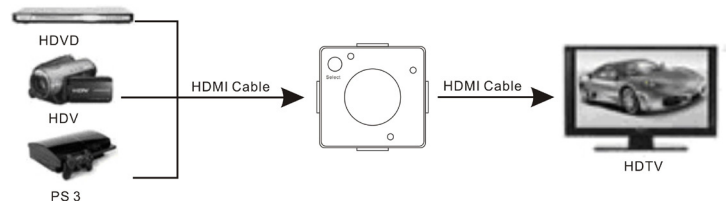

6.1 Connection Diagram

User information ex art. 26 D. 49/2014

The symbol labelled on the appliance (Annex IX D. 49/2014) indicates that the rubbish is subject to "separate collection" and it has been placed on the Italian market after the December 31, 2010.

The user must therefore assign or (have collected) the rubbish to a treatment facility according to indications by the local administration, or hand it over to the reseller in exchange for an equivalent new product. The separate collection of the rubbish and the subsequent treatment, recycling and disposal operations encourage the production of appliances made with recycled materials and reduce negative effects on health and the environment caused by improper treatment of rubbish.

In the case of very small WEEE (no external dimension more than 25 cm), the user is eligible to get free of charge assignation to retail shops with sales areas relating to EEE of at least 400 m².

IMPORTED AND DISTRIBUTED BY:
ELCART DISTRIBUTION SPA
Via Michelangelo Buonarroti, 46
20093 COLOGNO MONZESE (MI)
ITALY

www.elcart.com - info@elcart.it

Made in China

ELCART DISTRIBUTION SPA via Michelangelo Buonarroti, 46 - 20093 Cologno Monzese (Milano) ITALY
Tel. +39 02.25117310 Fax +39 02.25117610 sito internet: www.elcart.com e-mail: info@elcart.it

La divulgazione dei dati contenuti in questa scheda è da ritenersi un servizio puramente informativo e non costituisce alcun vincolo da parte della Elcart in merito a prestazioni ed utilizzo del prodotto.
The divulgation of data contained on this technical sheet are exclusively for informational reasons and establish no link on behalf of Elcart regard to thr performances and the usa of the product.
La divulgacion de los datos contenidos en esta ficha son un servicio unicamente informativo y no constituyen ningun vinculo de parte de Elcart respecto a las prestaciones y uso del producto.