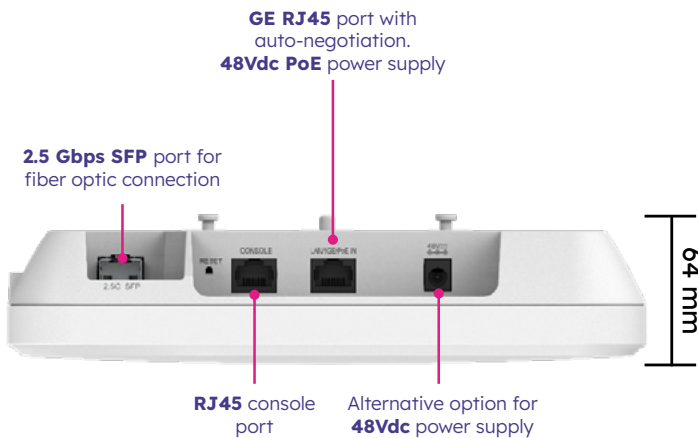

# INDOOR WIFI ACCESS POINT AX 3000

- / WiFi 6 (2.4 GHz + 5 GHz) IEEE 802.11b/g/n/ac/ax
- / 3000Mbps
- / High-quality and efficient WiFi network
- / Local and remote management via CloudPRO
- / 1Gbps connectivity via structured copper cabling
- / 2.5Gbps Connection via Fiber Port (SFP)
- / PoE IN power IEEE802.3af 48Vdc
- / Broadcom chipset