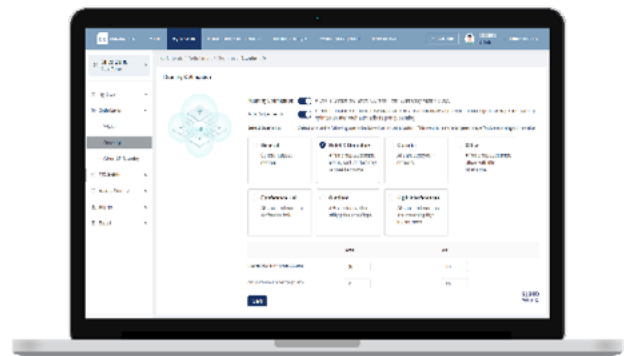

## UNIFIED CLOUD-BASED WiFi NETWORK MANAGEMENT PLATFORM

For more information:  
<https://ek.plus/>

Enables the design, deployment, configuration, operation, and real-time analysis of WiFi networks

Management of all network devices: access points, switches, and controllers

Remote execution of monitoring and diagnostic tasks for device connection status, configuration deployment, firmware updates, equipment reboots, and more

Automatic network provisioning option with auto-identification of the network topology