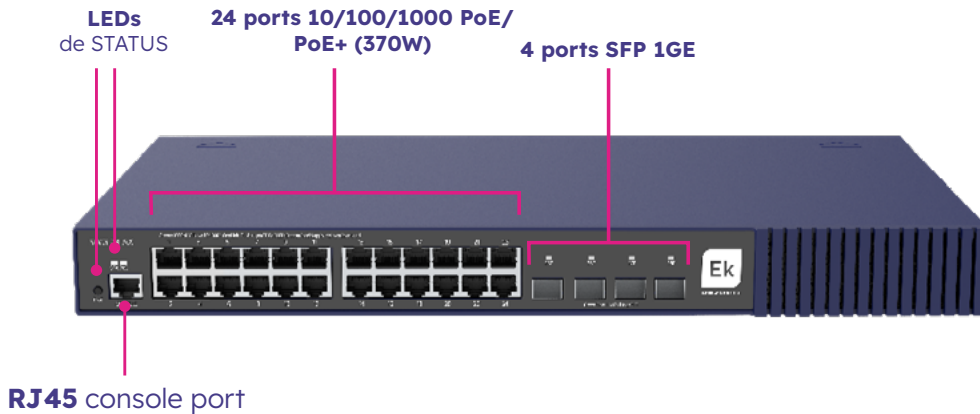

# MANAGED ETHERNET SWITCH SW10G 48-AXL3

- / 48 10/100/1000 PoE/PoE+ ports
- / 4 SFP+ 10GE ports
- / Maximum PoE+ power: 405W
- / 1U 19" rack-mountable
- / Layer 3 features
- / DHCP server
- / Management via web, SNMP, CLI, SSH, etc.
- / High energy efficiency (IEEE 802.3az)
- / VLAN management, QinQ, ACL, QoS, mirroring, multicast, IGMP snooping, etc.
- / Direct configuration and via CloudPRO by EK

Unified cloud-based wifi network management platform

<https://cloudpro.ek.plus/>

Applications to access network devices. Available for Android and iOS.

# MANAGED ETHERNET SWITCH **SWG 24-AX**

- / 24 ports 1 Gbps with PoE+ output
- / 4 SFP 1 Gbps ports
- / Maximum PoE+ power: 370W
- / 1U of 19" rack
- / Layer 2+ features
- / VLAN management, QinQ, ACL, QoS, mirroring, multicast, IGMP snooping, ...
- / DHCP server
- / Management through web interface, SNMP, CLI, SSH, ...
- / High energy efficiency (IEEE 802.3az)
- / Web management and remote via CloudPRO by EK