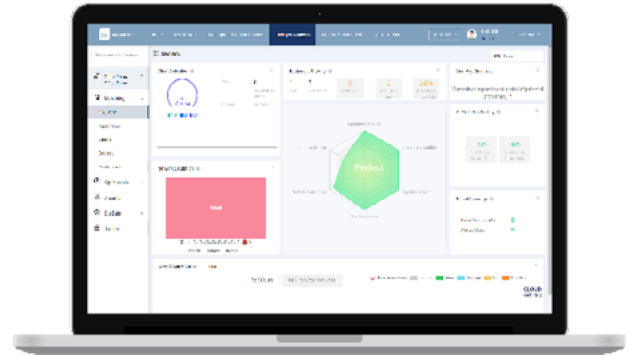

CLLOUDPRO

UNIFIED CLOUD-BASED WiFi NETWORK MANAGEMENT PLATFORM

For more information:
<https://ek.plus/>

Enables the design, deployment, configuration, operation, and real-time analysis of WiFi networks