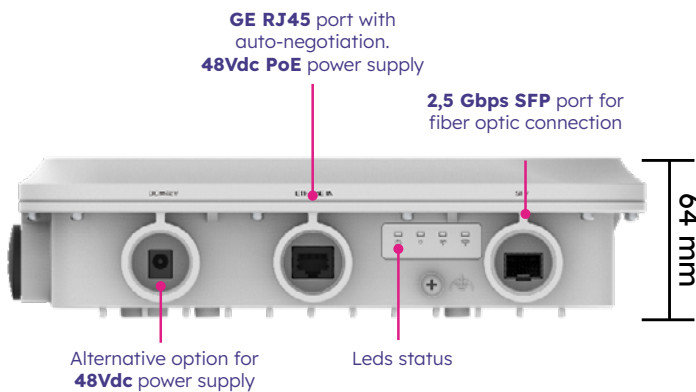

OUTDOOR WIFI ACCESS POINT AX 3000 OLP

- / Outdoor Omnidirectional
- / WiFi 6 (2.4 GHz + 5 GHz) IEEE 802.11b/g/n/ac/ax
- / 3000Mbps
- / High-quality and efficient WiFi network
- / Local and remote management via CloudPRO
- / 1Gbps connectivity via structured copper cabling
- / 2.5Gbps Connection via Fiber Port (SFP)
- / PoE IN power IEEE802.3af 48Vdc
- / Broadcom chipset