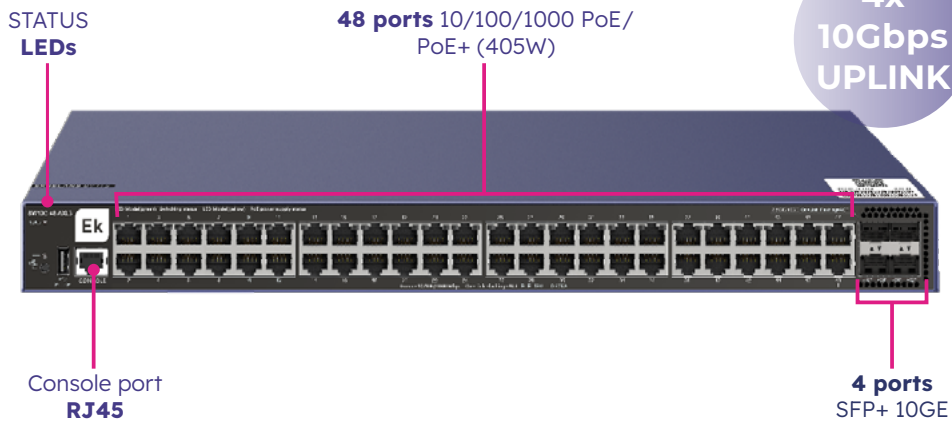

# CONTRÔLEUR D'ACCÈS WIFI UC-AX

- / High-Performance WiFi Controller
- / Controls and manages medium to large networks both locally and remotely
- / High-capacity load balancing
- / Intelligent WiFi signal management (seamless roaming)
- / Optimized for managing multicast services
- / Supports high security and reliability standards
- / Manages from **32 to 448** access points (\*)
- / 8 RJ45 ports or 6 RJ45 ports + 2 SFP ports
- (\*) Check conditions

# MANAGED ETHERNET SWITCHES

AX WIFI SERIES

# MANAGED ETHERNET SWITCH SW10G 48-AXL3

- / 48 10/100/1000 PoE/PoE+ ports
- / 4 SFP+ 10GE ports
- / Maximum PoE+ power: 405W
- / 1U 19" rack-mountable
- / Layer 3 features
- / DHCP server
- / Management via web, SNMP, CLI, SSH, etc.
- / High energy efficiency (IEEE 802.3az)
- / VLAN management, QinQ, ACL, QoS, mirroring, multicast, IGMP snooping, etc.
- / Direct configuration and via CloudPRO by EK