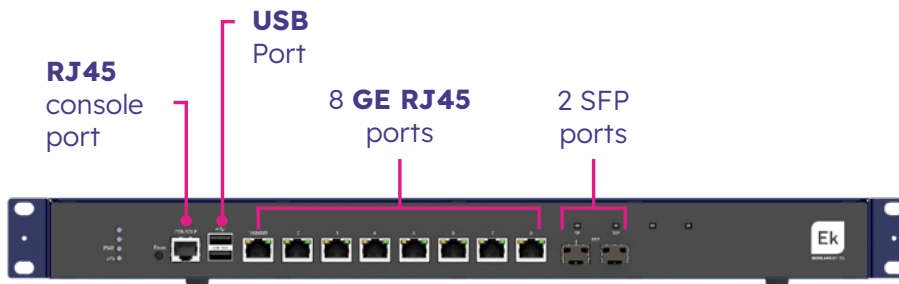

# OUTDOOR WIFI ACCESS POINT AX 3000 OLP

- / Outdoor Omnidirectional
- / WiFi 6 (2.4 GHz + 5 GHz) IEEE 802.11b/g/n/ac/ax
- / 3000Mbps
- / High-quality and efficient WiFi network
- / Local and remote management via CloudPRO
- / 1Gbps connectivity via structured copper cabling
- / 2.5Gbps Connection via Fiber Port (SFP)
- / PoE IN power IEEE802.3af 48Vdc
- / Broadcom chipset

# CONTRÔLEUR D'ACCÈS WIFI UC-AX

- / High-Performance WiFi Controller
- / Controls and manages medium to large networks both locally and remotely
- / High-capacity load balancing
- / Intelligent WiFi signal management (seamless roaming)
- / Optimized for managing multicast services
- / Supports high security and reliability standards
- / Manages from **32 to 448** access points (\*)
- / 8 RJ45 ports or 6 RJ45 ports + 2 SFP ports
- (\*) Check conditions