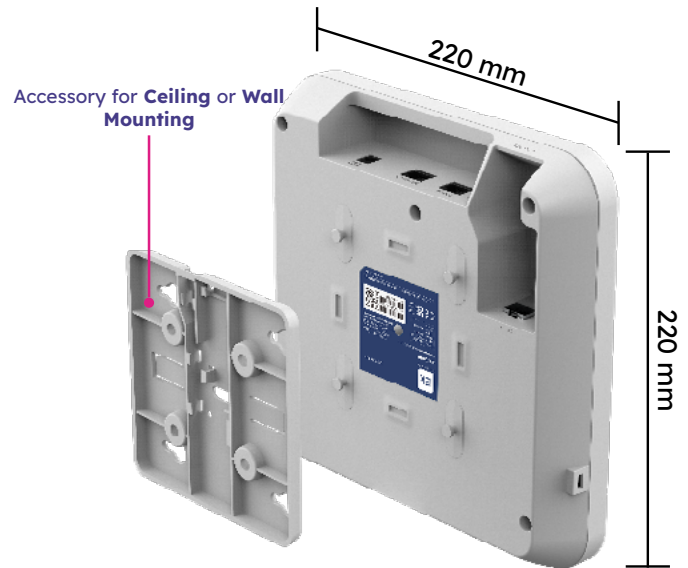

# INDOOR WIFI ACCESS POINT AX 3000

- / WiFi 6 (2.4 GHz + 5 GHz) IEEE 802.11b/g/n/ac/ax
- / 3000Mbps
- / High-quality and efficient WiFi network
- / Local and remote management via CloudPRO
- / 1Gbps connectivity via structured copper cabling
- / 2.5Gbps Connection via Fiber Port (SFP)
- / PoE IN power IEEE802.3af 48Vdc
- / Broadcom chipset