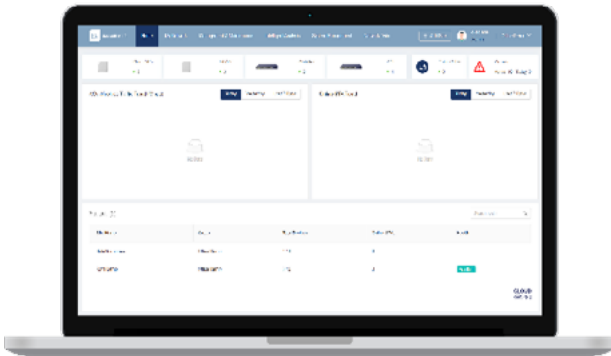

Management of all network devices: access points, switches, and controllers