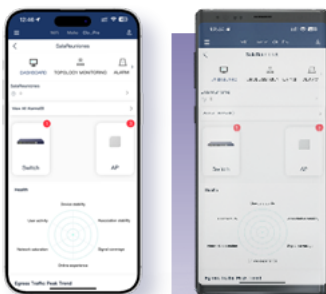

MOBILE APPLICATIONS

Apps for accessing network devices.
Available on Android and iOS.