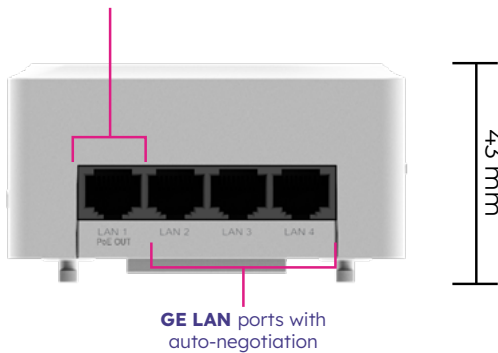

GE RJ45 port with auto-negotiation
PoE 48Vdc OUT power supply