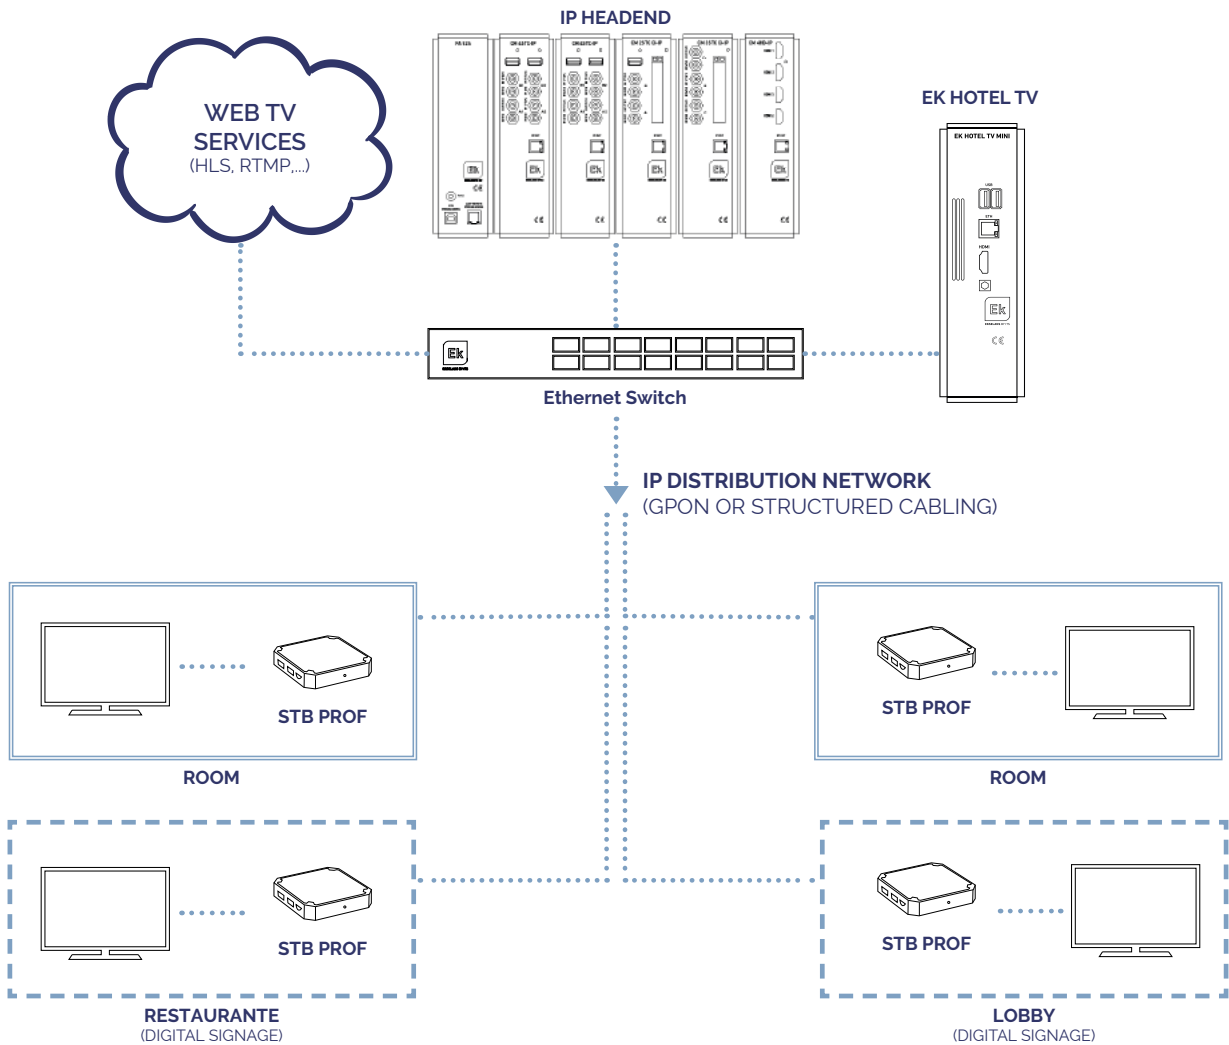

EK HOTEL TV works as a middleware that allows the aggregation of audio and video services transported in multicast and / or webTV for distribution and reception on IPTV devices (STB PROF).

It allows the personalized ordering of channels by device, being able to order them by user or by user groups according to their profile (age, language, preferences, ...). Likewise, the system allows creating channel packages and grouping into "products" for assignment to users.

EK HOTEL TV has a management system for STB PROF receivers (180035) that allows:

- √ Monitor the status of all receivers connected to the headend
- √ Turn receivers on and off individually, collectively, or by segments.
- √ Activate, deactivate and change channels on the receivers individually, collectively or by segments.
- √ Regulate the volume of the receivers
- √ Update the EK application of each receiver individually or collectively
- √ Activate and deactivate the parental PIN for selected channels
- √ Create internal warning / alarm channel (requires external source)

The system allows the basic configuration of the management portal to be carried out. In addition, the network manager can establish the logo and name of each service, include a platform logo and configure the general and specific ordering of services by user or by group of users.

The option of incorporating EPG (electronic programming guide) to the distributed IPTV channels is included. This requires connection to the EK EPG product (additional service).

Application example

EK HOTEL TV