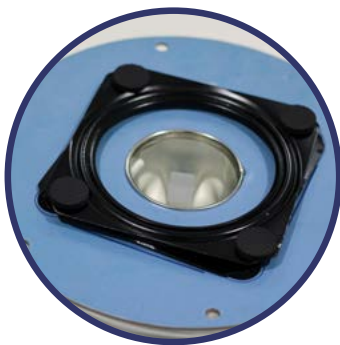

Ek ROLLER PATENT PENDING

WHAT IS IT?

Ek Roller is a new concept of cable dispenser patented by EK that presents unique advantages in the market. Its low weight and size allows it to be stored in the toolbox and it makes it very easy to use in any situation and environment.

Thanks to its robust steel structure, supports both light reels of less than 1kg and reels up to 35kg.

- ✓ The quick fixing system to the reel allows an easy and toolless swap in just two seconds
- ✓ Once fixed, it is automatically integrated into the exclusive EK reel with handle, which makes it even easier to use and portable
- ✓ EK Roller allows not only the unwinding of cable by simply pulling it, but also makes it easy the tedious task of winding the excess cable at the end of the installation
- ✓ The EK reels compatible with EK Roller also consist of an innovative system that prevents the excess cable from becoming entangled and guarantees a fluid unwinding of the same

EK ROLLER MECHANISM

EK ROLLER COIL UNWINDING

EK ROLLER REEL HANDLE

Ek ROLLER COAXIAL CABLES

CCS CONDUCTOR - AL FOIL AND BRAID FOR SMATV

CCR 596-150

- [CCR 596-150](#)
- [CCR 128](#)
- [CCR 128-250](#)
- [CCR 128 N](#)

CCR 128 N

TRI-SHIELD / CCS CONDUCTOR - AL FOIL AND BRAID FOR CATV

- [CCR 3S](#)
- [CCR 11T](#)

CCR 3S

CU CONDUCTOR - CCA FOIL AND BRAID / CPR DCA FOR SMATV

- [CCR 596 CU-150](#)

CCR 11T

CU CONDUCTOR - CU FOIL AND CCA BRAID / CPR DCA FOR SMATV